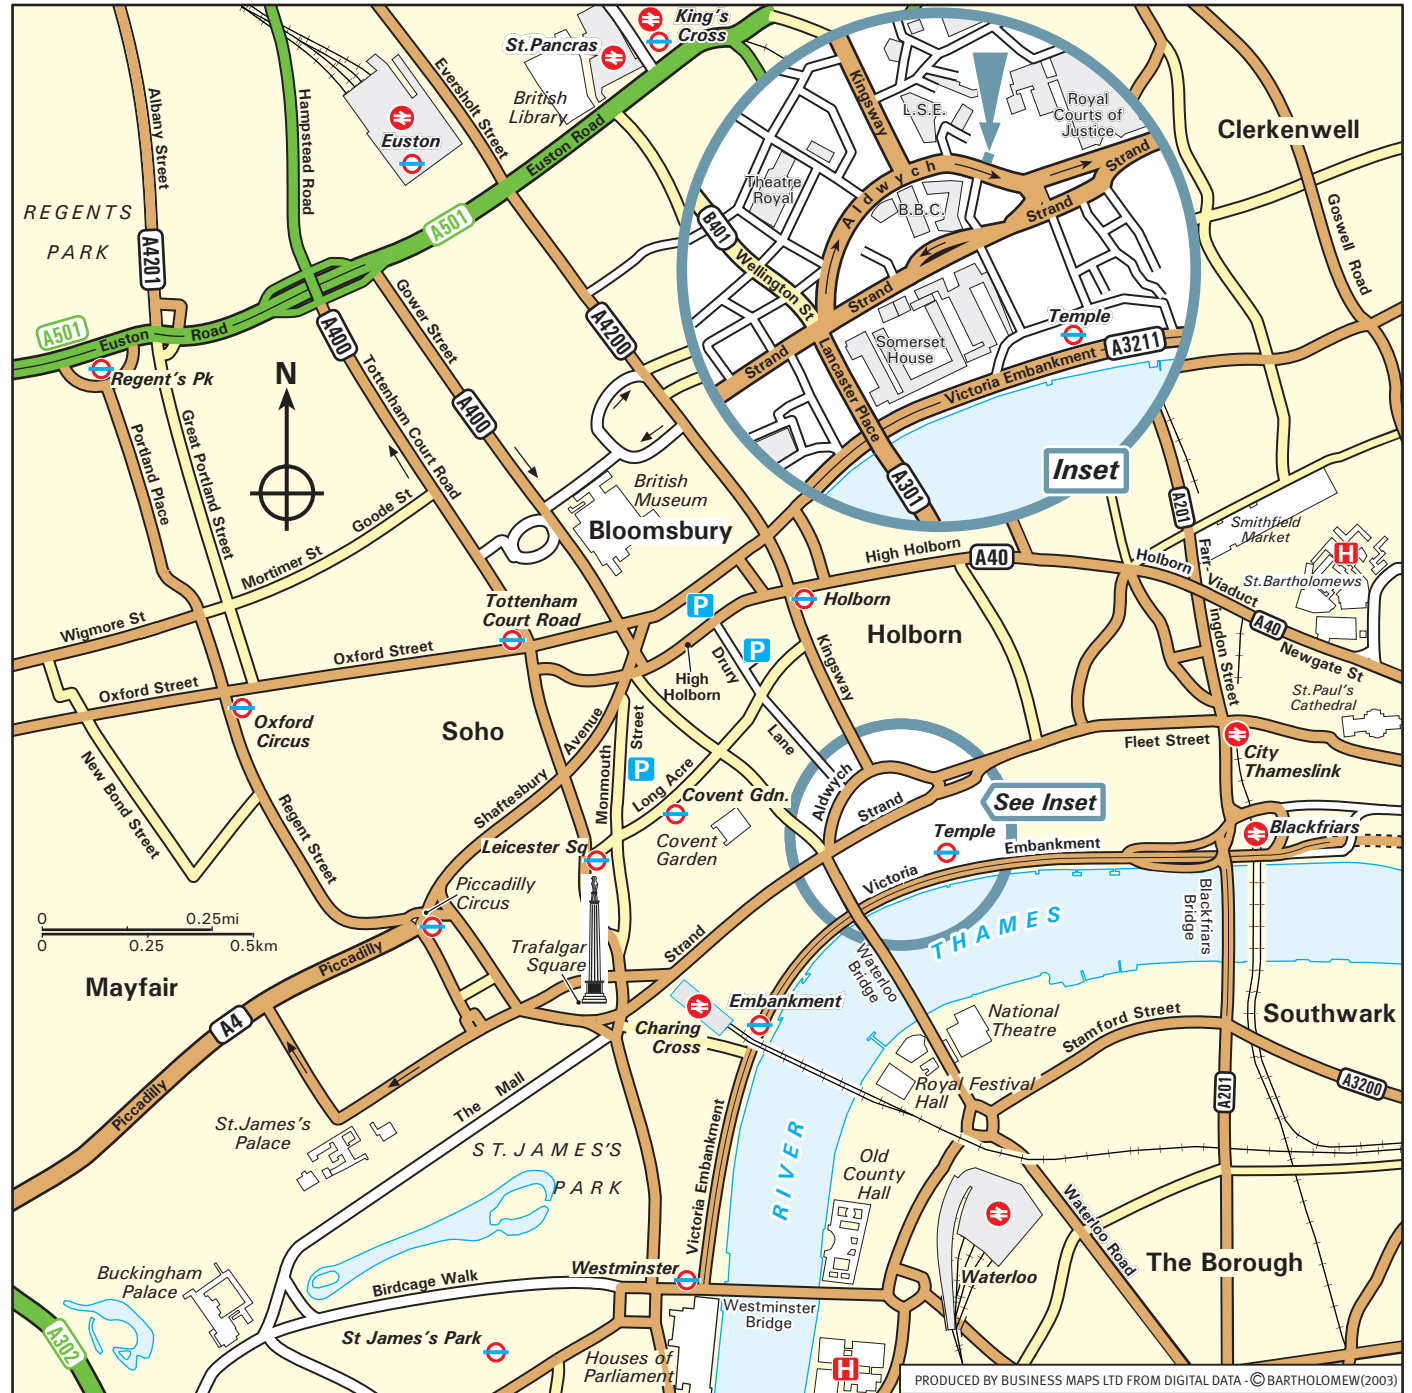

- Holborn - Central & Piccadilly Lines.
- Temple - Circle & District Lines.
- Charing Cross - Northern & Bakerloo & Jubilee Lines.

Nearest Rail Station

- Charing Cross is served by trains from Connex South Eastern and Connex South Central.
- Blackfriars & Waterloo are a short taxi journey away.

By Bus

- All routes to Aldwych or Charing Cross (6, 9, 13, 15, 23, 77a, 91, etc)
- From Waterloo station take bus number 1, 4, 26, 76, 171, 176, or 188.
- From Paddington station take bus number 23.
- From Liverpool Street station take bus number 26.
- From King's Cross station take bus number 91.

Taxi Directions

- Our offices are located on the northside of Aldwych, opposite the BBC.

Car Parking

- NCP Holborn - Multi-Storey 240 spaces
- NCP Drury Lane - Underground 340 spaces
- NCP Upper St Martins Lane - Multi-Storey 140 spaces
- Parking meters available in Drury Lane & Aldwych.